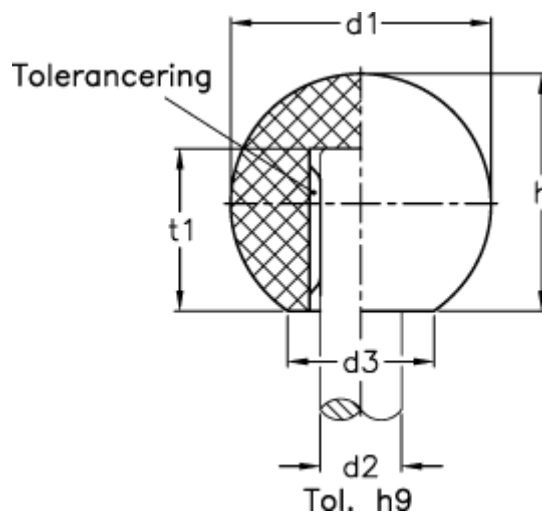

Article number: 20130174

Description: E+G Ball knob DIN 319-KU-32-B8-L

## Measures

$d_1$	= 32
$d_2$	= B8
$d_3$ approx.	= 18
$h$	= 29.0
$t_1$	= 15